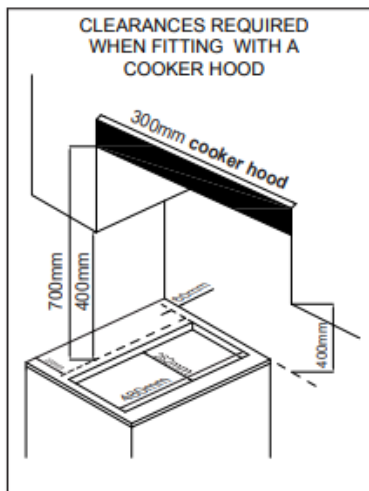

Quote assumes new hob will fit in existing hole.

Quote is subject to availability.

Full payment on acceptance.

Subject to terms of trade [btplumbing.co.nz/terms-and-conditions](http://www.btplumbing.co.nz/terms-and-conditions)

Midea Gas Cooktop 30cm With 2 Burners SS

Product Details:

BRAND: Midea

PRODUCT: Gas Cooktop

PRODUCT SIZE (MM): W-300 x D-520 x H-90

CUT OUT SIZE (MM): W-262 x D-480

MATERIAL: Stainless Steel Finish

BURNERS: 2 Burners