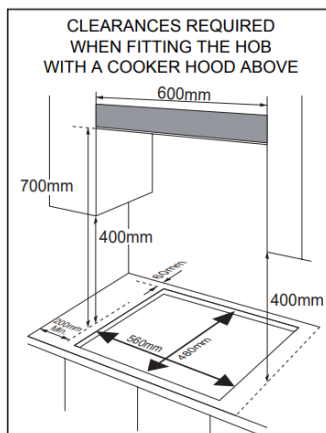

Master Kitchen Gas Cooktop Black Glass with Timer

Product Details:

BRAND: Master Kitchen

PRODUCT: Gas Cooktop

PRODUCT SIZE (MM): W-600 x D-510 x H-90

CUT OUT SIZE (MM): W-560 x D-480

MATERIAL: Premium 4- Layer black tempered glass

PRODUCT SIZE (MM): W590 x D-510 x H-90

CUT OUT SIZE (MM): W-560 x D-480

MATERIAL: Stainless Steel

BURNERS: 4 Burners

GAS TYPE: LPG / NG

JETS: NG & LPG are included in the box, by default, the cooktop comes NG jets fitted.