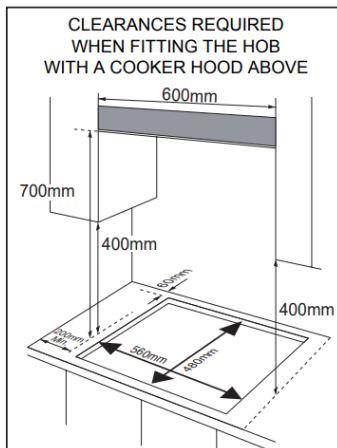

PRODUCT SIZE (MM): W590 x D-510 x H-90

CUT OUT SIZE (MM): W-560 x D-480

MATERIAL: Stainless Steel

BURNERS: 4 Burners

GAS TYPE: LPG / NG

JETS: NG & LPG are included in the box, by default, the cooktop comes NG jets fitted.

Midea Gas Cooktop 60cm SS Centre Controls

Product Details:

BRAND: Midea

PRODUCT: Gas Cooktop

PRODUCT SIZE (MM): W590 x D-510 x H-90

CUT OUT SIZE (MM): W-560 x D-480

MATERIAL: Stainless Steel

BURNERS: 4 Burners