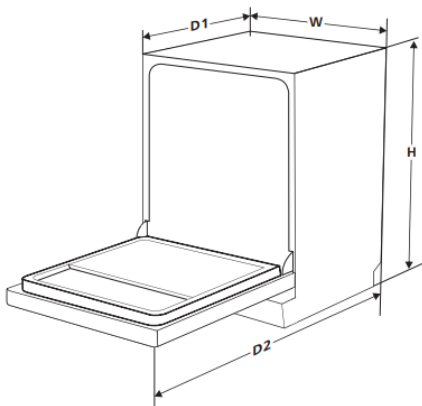

Full payment on acceptance.

Subject to terms of trade [btplumbing.co.nz/terms-and-conditions](http://www.btplumbing.co.nz/terms-and-conditions)

Comfee 12 Place Dishwasher 60cm White - Storm

Height (H)	845mm
Width (W)	598mm
Depth (D1)	600mm (with the door closed)
Depth (D2)	1175mm (with the door opened 90°)