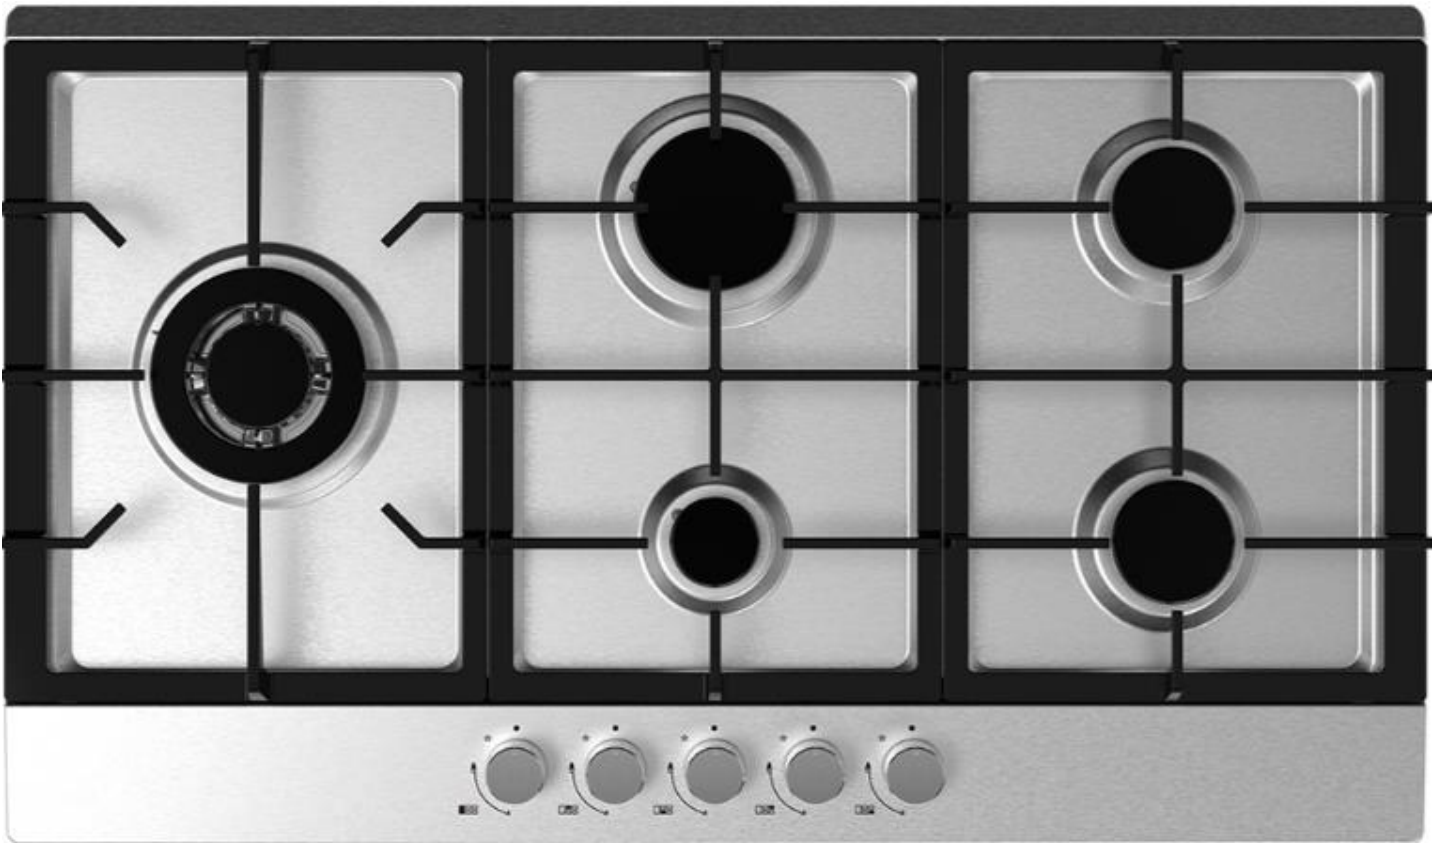

Midea Gas Cooktop 90cm