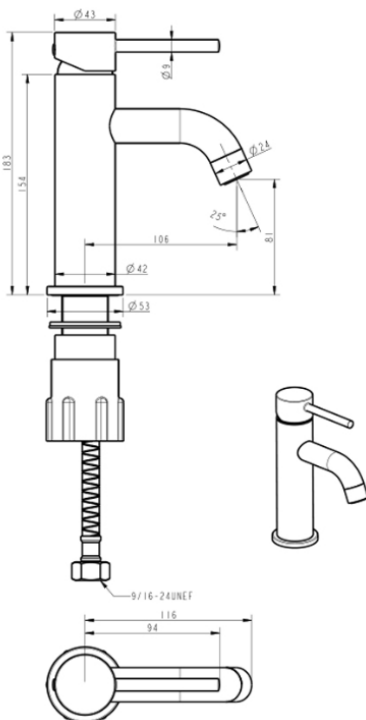

Huayi Flow Basin Mixer Chrome All Pressure

Product Details:

BRAND: Huyai Basin Mixer

CARTRIDGE: 35mm Cartridge

HOSE: 2x stainless steel G1/2 x 40cm Inlet

WATER PRESSURE: All pressure

FLOW RATE: 5L/Min

OPERATING TEMPRATURE: 5-65deg

Product Details:

BRAND: Vogue Basin Mixer

CARTRIDGE: 35mm Cartridge

HOSE: 2x stainless steel G1/2 x 40cm Inlet

WATER PRESSURE: All pressure

FLOW RATE: 4.42 L/Min

FITTING: 35mm fitting hole

OPERATING TEMPRATURE: 5-65deg