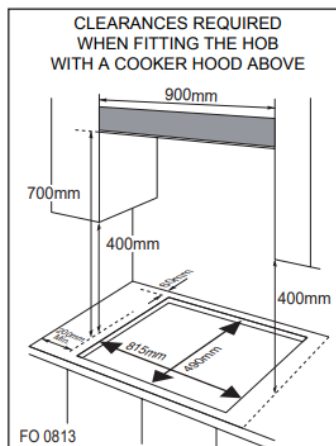

Midea Gas Cooktop 90cm