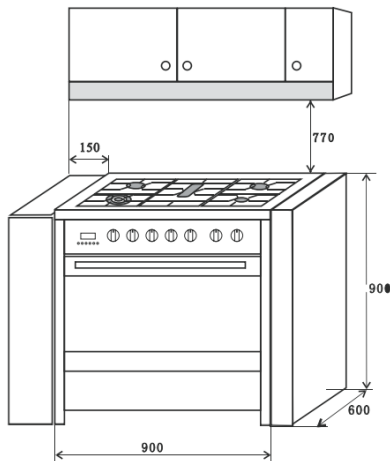

Vogue Freestanding Oven with Gas cooktop 170L -SS