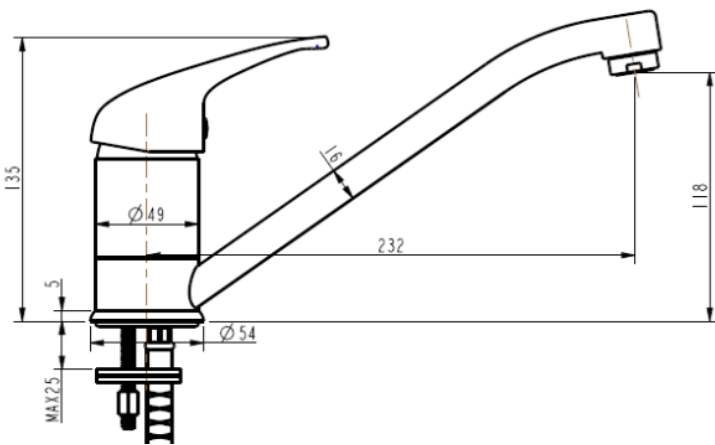

Ecoflo Kitchen Mixer-Chrome- Low Pressure

Product Details:

BRAND: Ecoflow Kitchen Mixer

CARTRIDGE: 35mm Cartridge

HOSE: Wide bore hot inlet hose

WATER PRESSURE: All pressure

FLOW RATE: 8 L/min @ 35KPA

Supplied and installed for $699 INC GST

Terms & Conditions:

Quote is in addition to any work carried out previously.

Quote only allows to join to existing pipe work and assumes that the pipe work is at the correct height.

Quote is subject to availability.

Full payment on acceptance.

Subject to terms of trade [btplumbing.co.nz/terms-and-conditions](http://www.btplumbing.co.nz/terms-and-conditions).