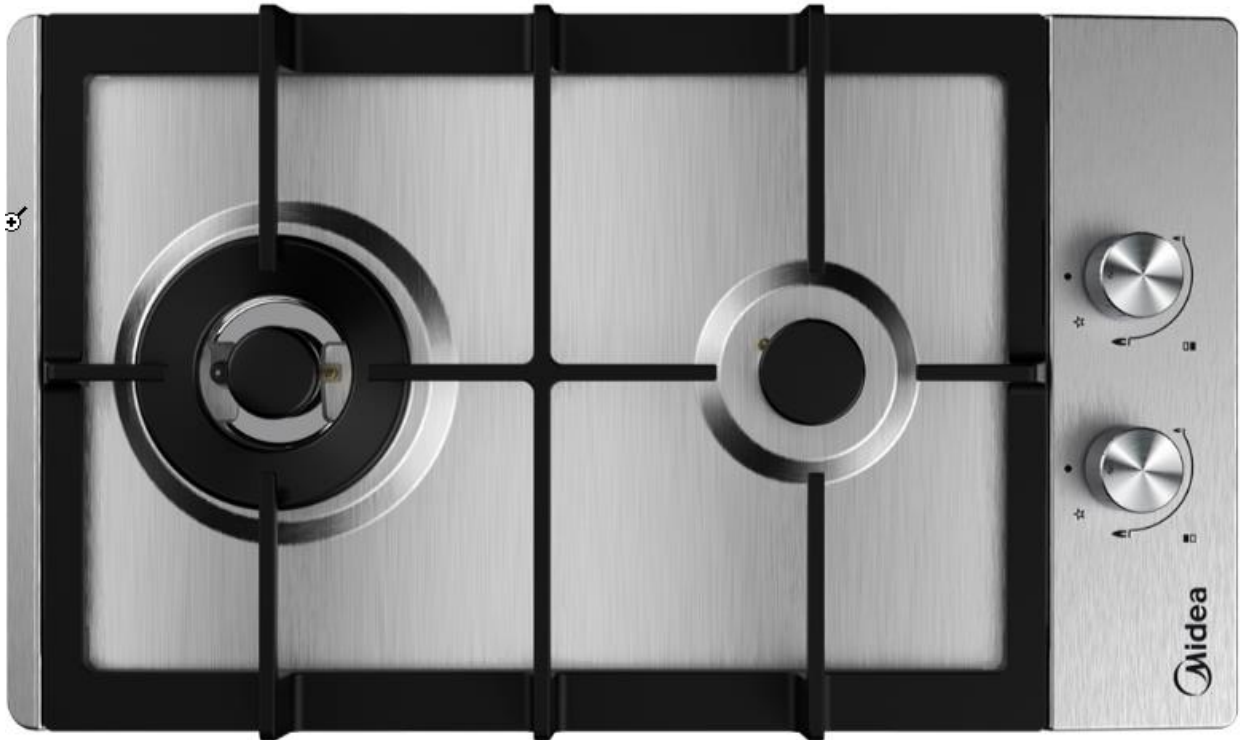

Midea Gas Cooktop 30cm With 2 Burners SS