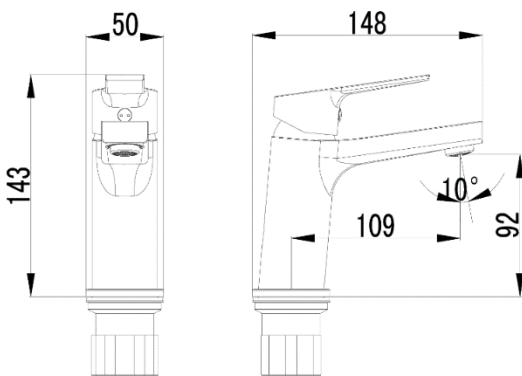

Huayi Flow Basin Mixer Chrome All Pressure