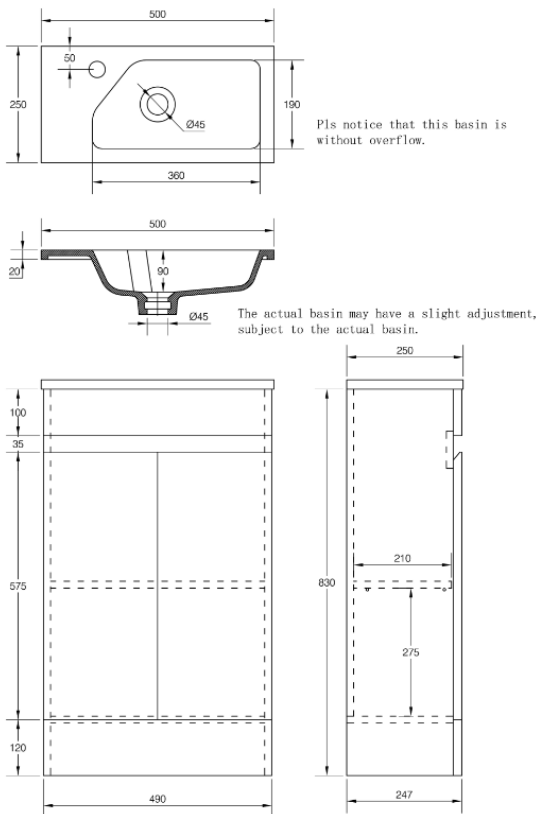

Vogue Maia Floor Vanity 500mm with Basin - White