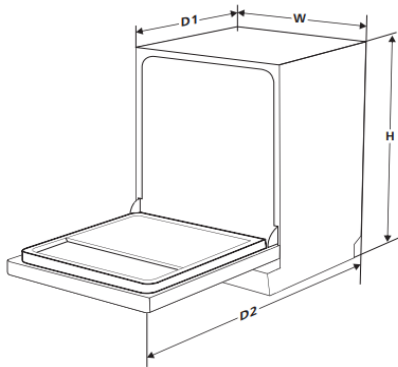

Subject to terms of trade [btplumbing.co.nz/terms-and-conditions](http://www.btplumbing.co.nz/terms-and-conditions)

Vogue 14 Place Dishwasher 60cm SS - Gemini

Height (H)	845mm
Width (W)	598mm
Depth (D1)	600mm (with the door closed)
Depth (D2)	1175mm (with the door opened 90°)