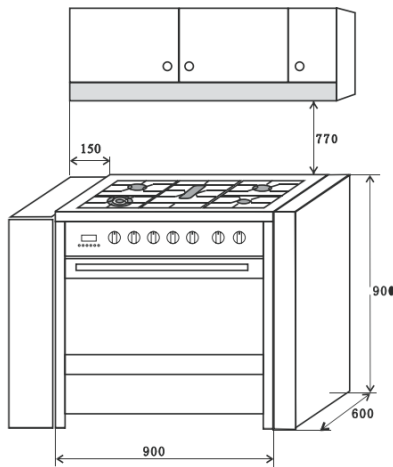

Vogue Freestanding Gas Oven & Gas cooktop 90cm