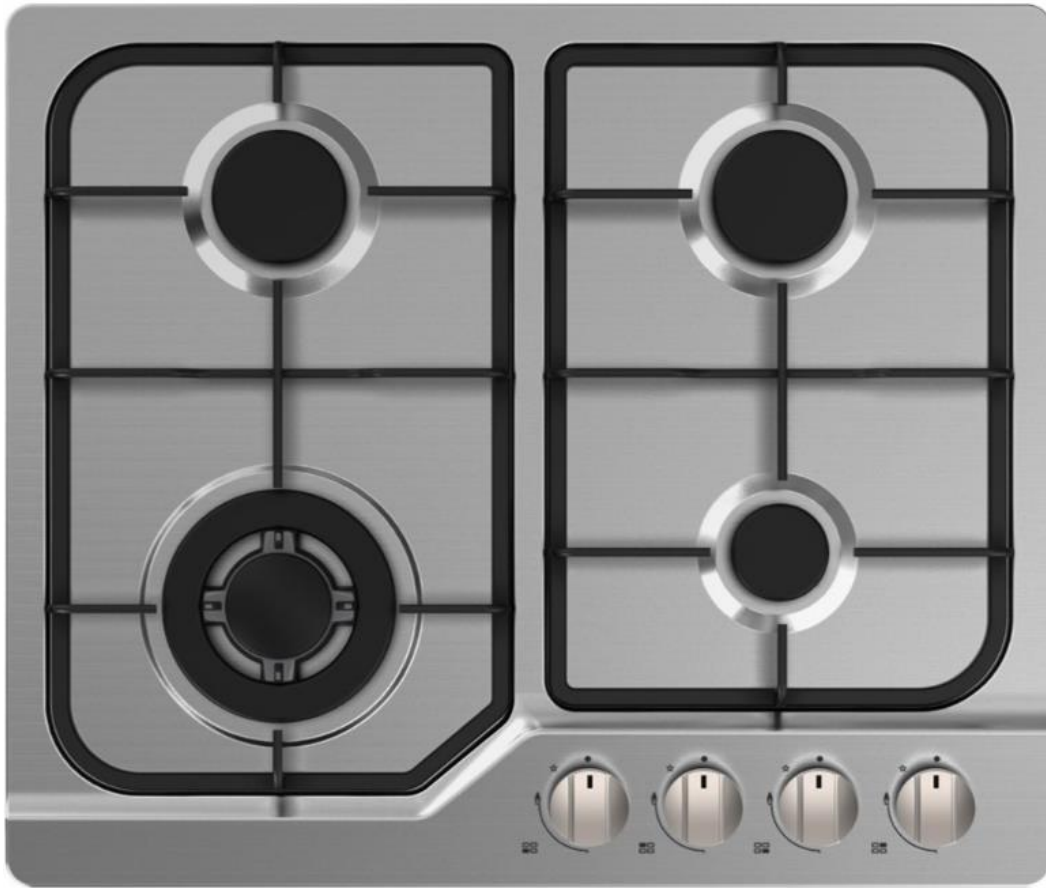

Vogue Gas Cooktop 60cm Front Control