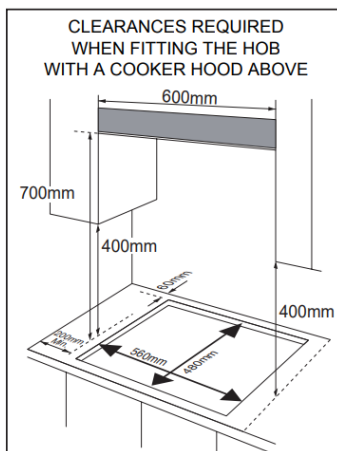

Vogue Gas Cooktop 60cm Front Control