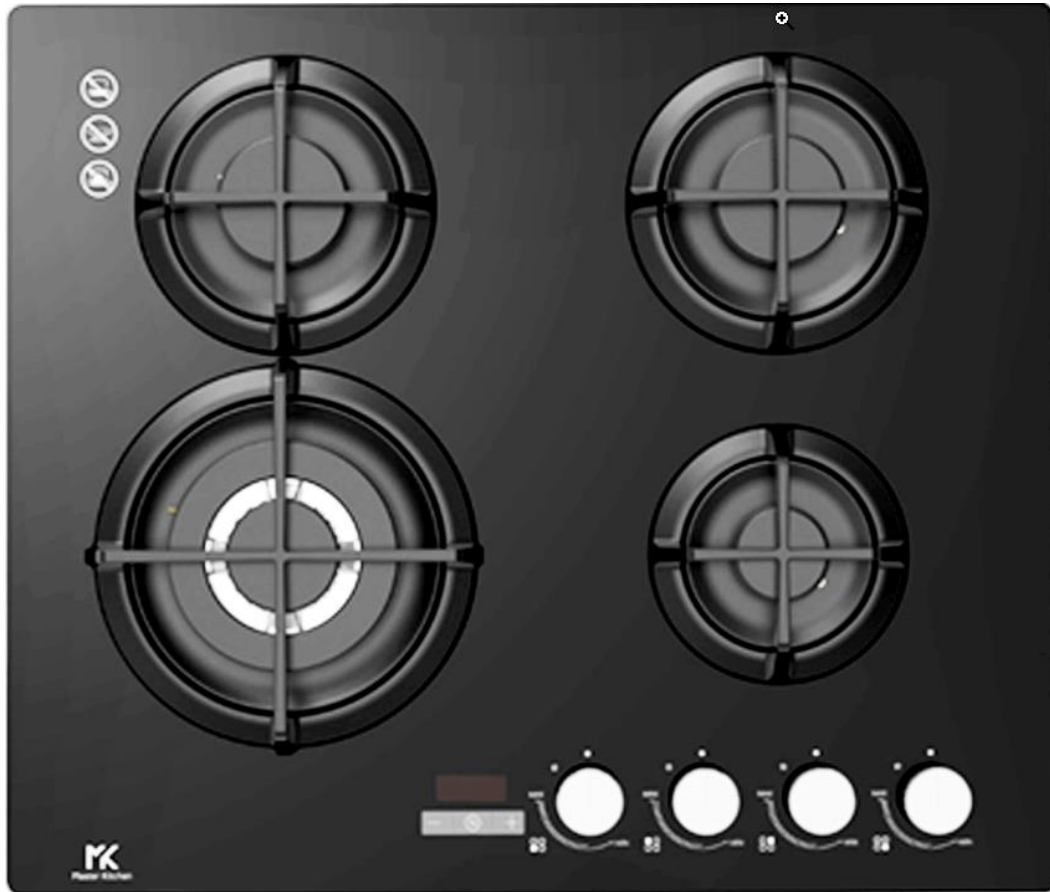

Master Kitchen Gas Cooktop Black Glass with Timer

Product Details:

BRAND: Master Kitchen

PRODUCT: Gas Cooktop

PRODUCT SIZE (MM): W-600 x D-510 x H-90

CUT OUT SIZE (MM): W-560 x D-480

MATERIAL: Premium 4- Layer black tempered glass